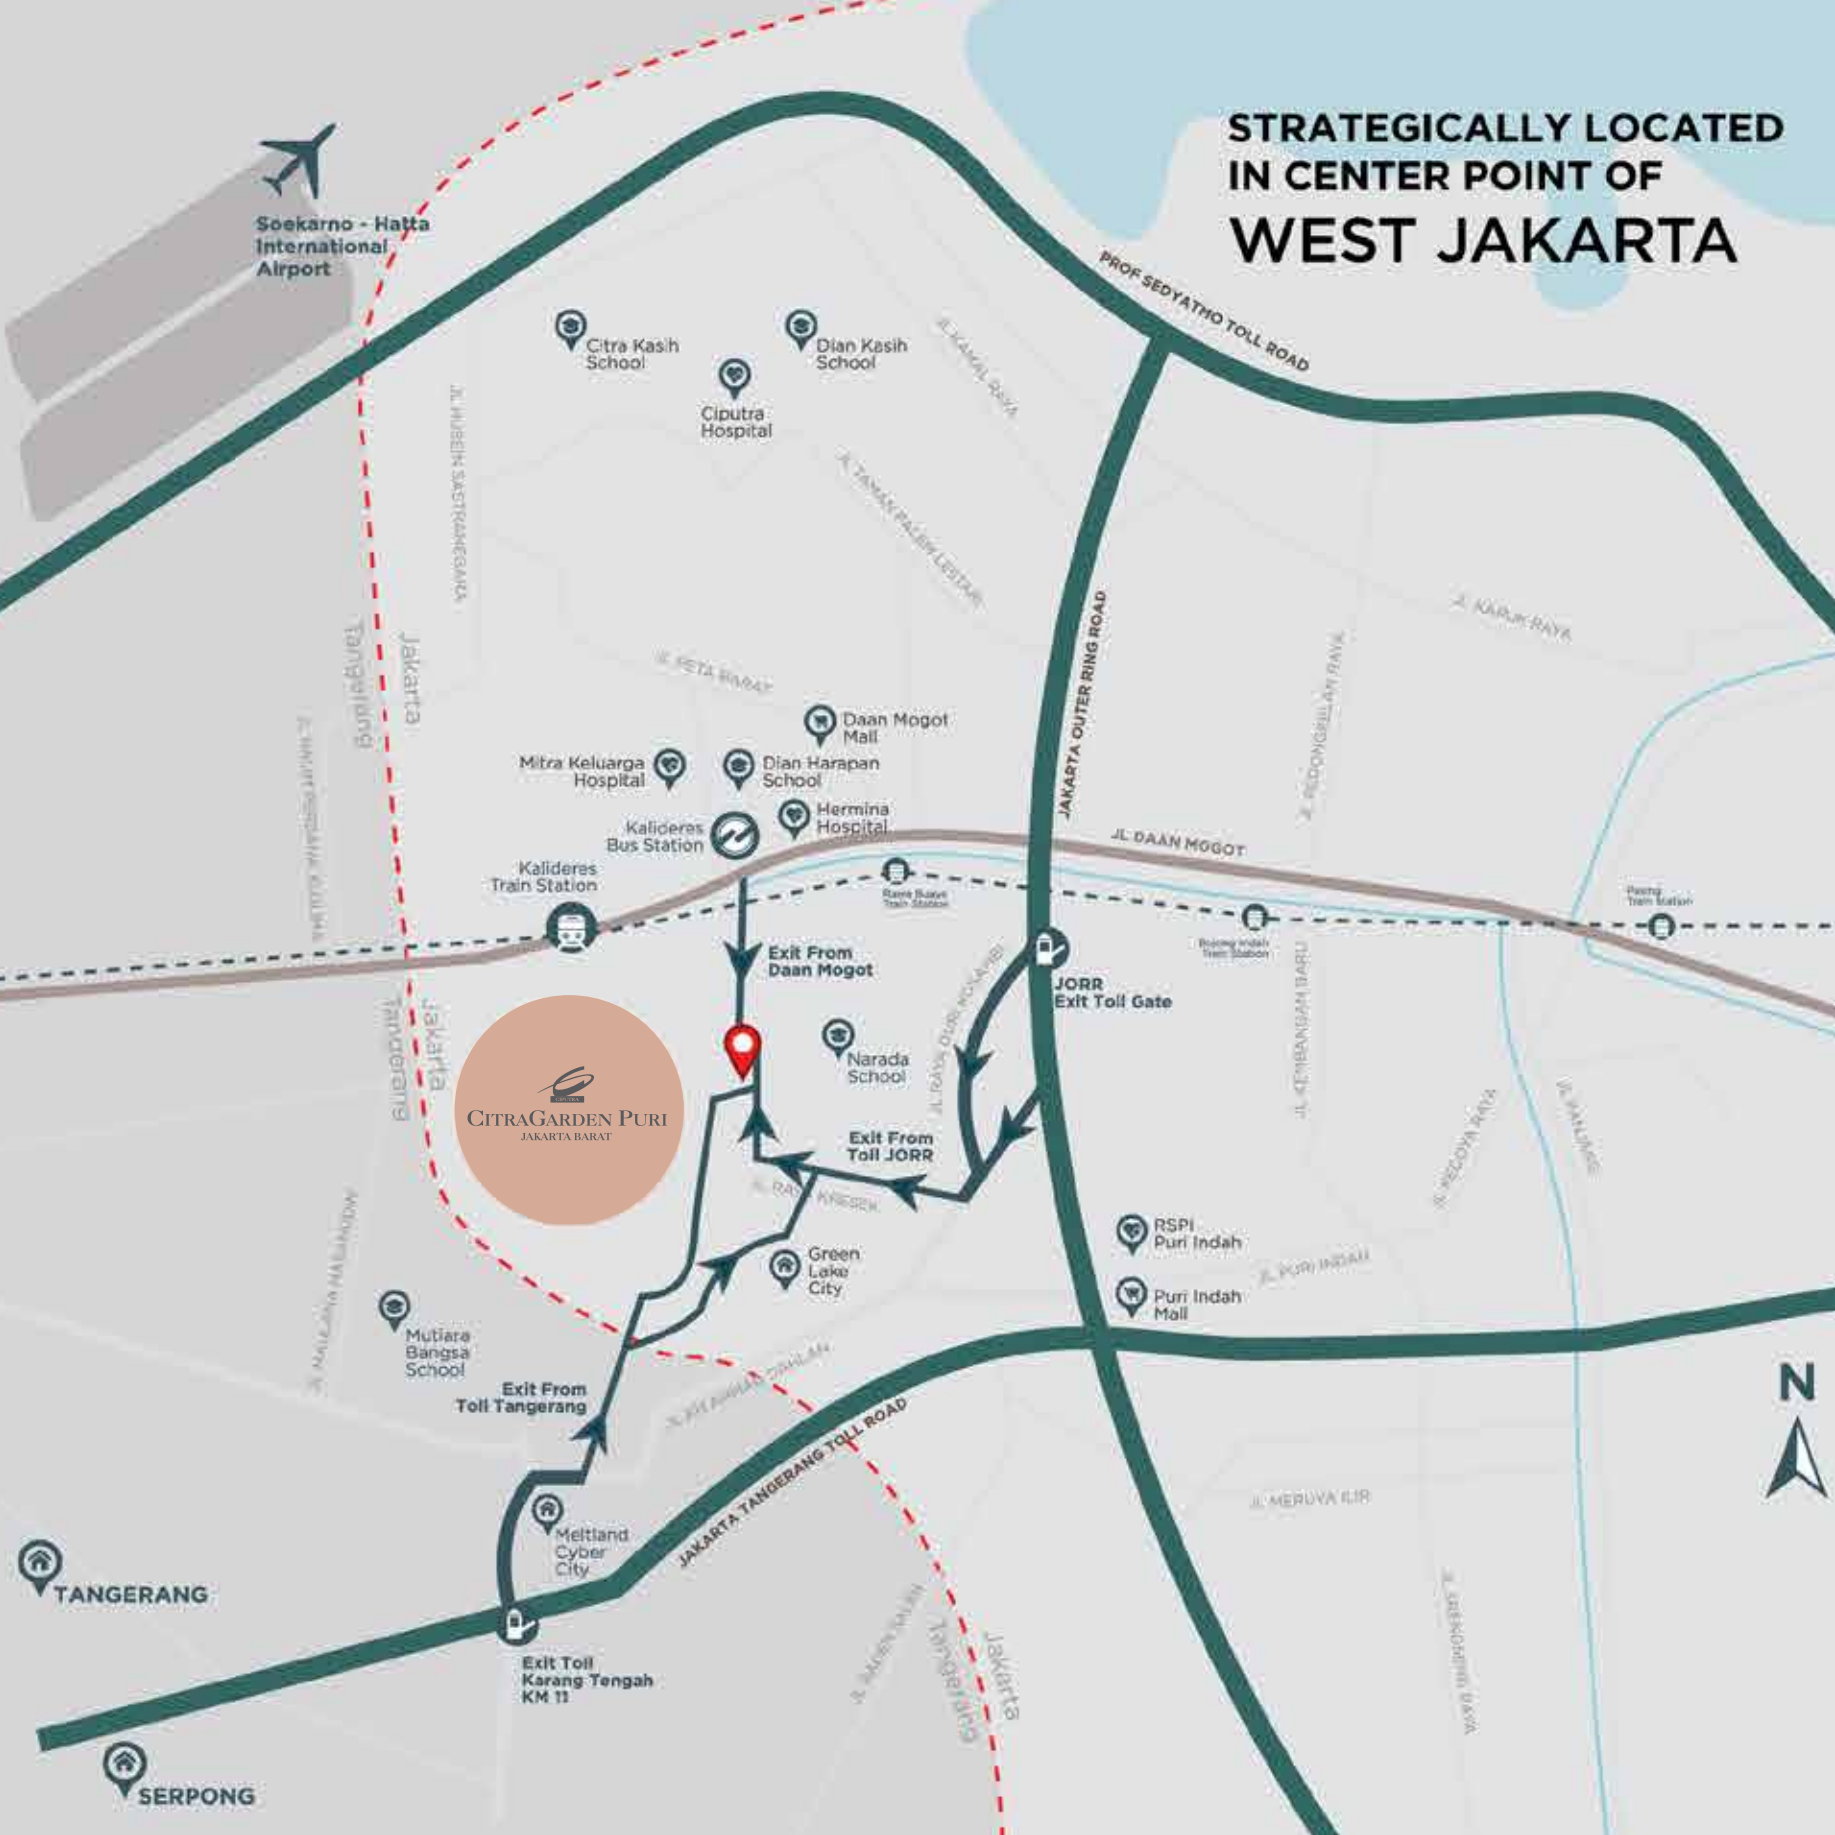

STRATEGICALLY LOCATED IN CENTER POINT OF WEST JAKARTA

Soekarno - Hatta
International
Airport

CITRAGARDEN PURI
JAKARTA BARAT

TANGERANG

SERPONG

CITRAGARDEN PURI

JAKARTA BARAT

INFORMASI/MARKETING