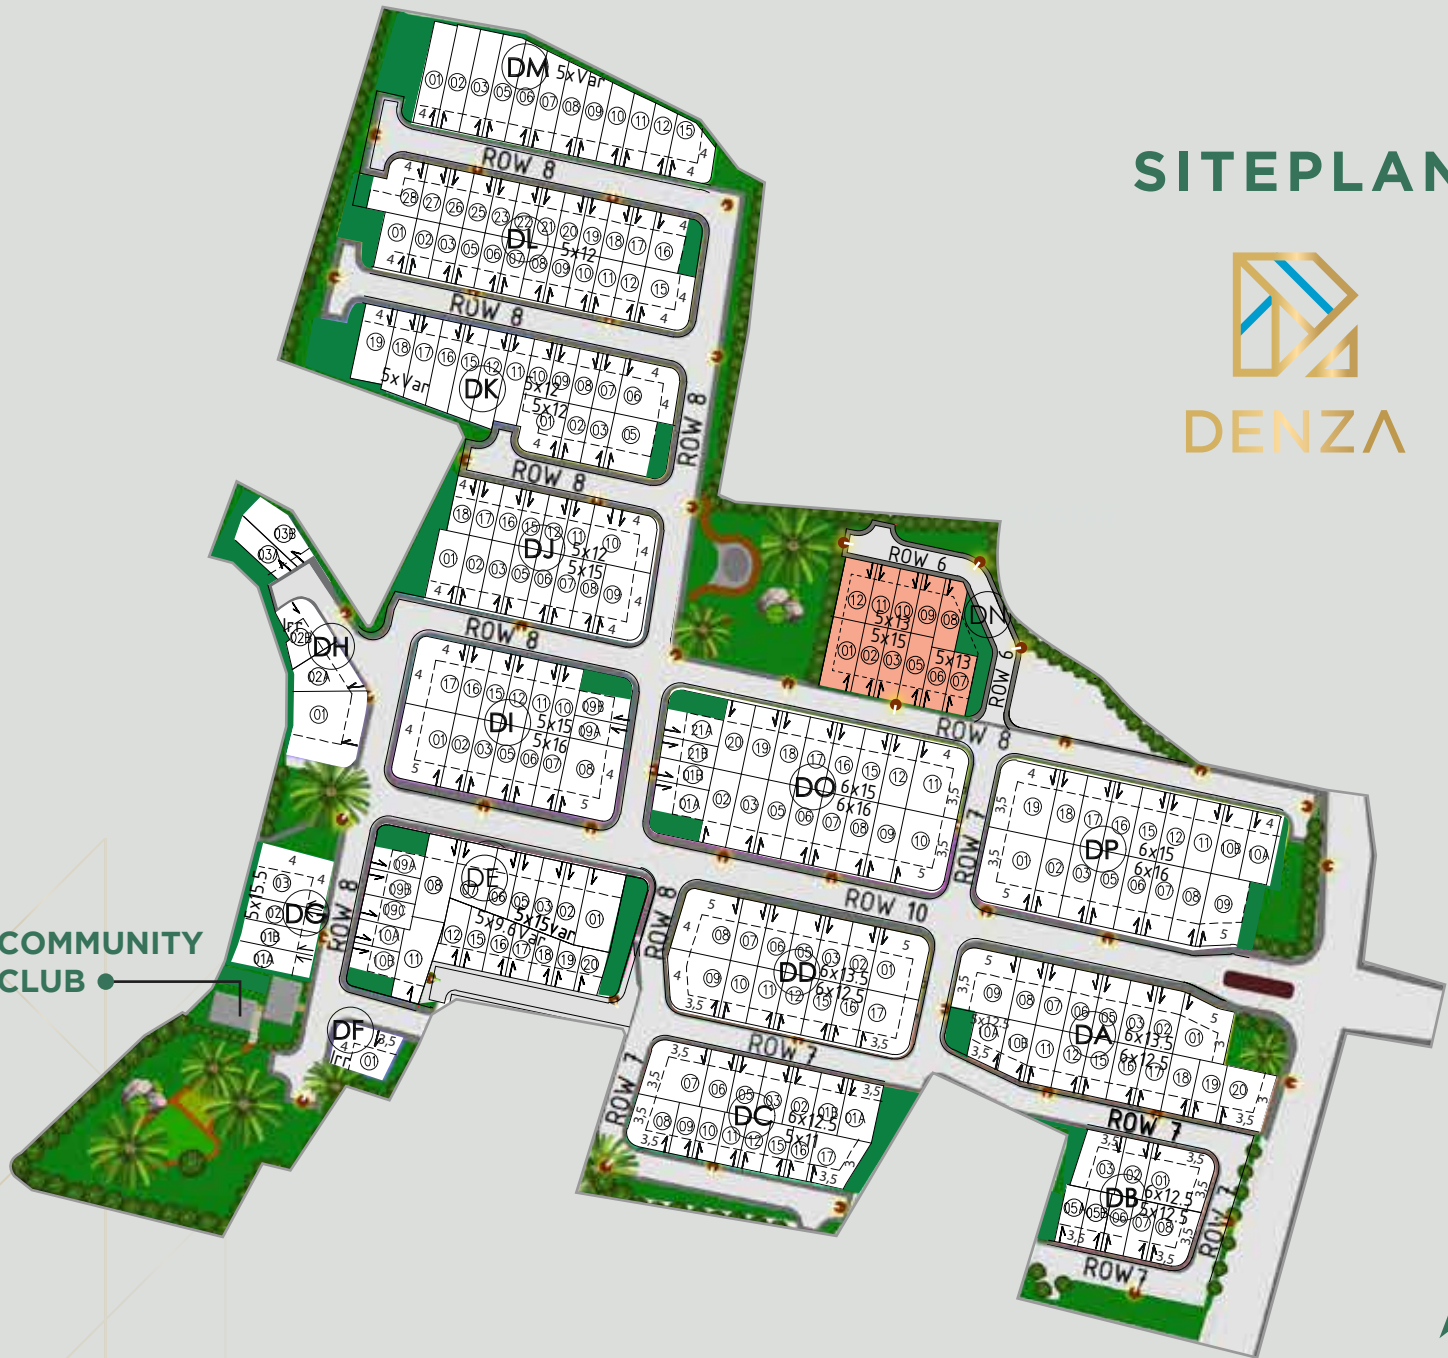

SITEPLAN

DENZA

COMMUNITY CLUB

L5 | Albero